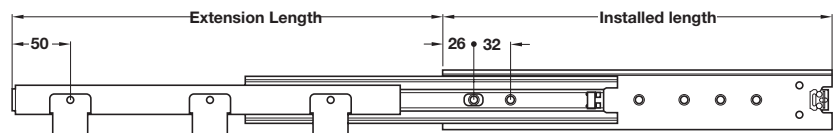

Accuride 3301-60 drawer runners, full extension

- > For lateral filing cabinets and storage drawers, platform mounting or shelves, heavy duty keyboards
- > Brackets on drawer member for ease of assembly
- > Load carrying capacity up to 60 kg (see below for individual runner capacity)
- > Hold-in feature holds the closed drawer in
- > Bright zinc-plated steel
- > Order fixing screws separately
- > Order qty: 1 pair

Installed length	Extension length	Load capacity	Cat. No.
300 mm	325 mm	60 kg	420.41.930
350 mm	374.2 mm	59 kg	420.41.935
400 mm	436.1 mm	59 kg	420.41.940
450 mm	498 mm	58 kg	420.41.945
500 mm	547.2 mm	58 kg	420.41.950
550 mm	596.4 mm	57 kg	420.41.955
600 mm	658.3 mm	55 kg	420.41.960
650 mm	707.5 mm	53 kg	420.41.965
700 mm	769.4 mm	50 kg	420.41.970