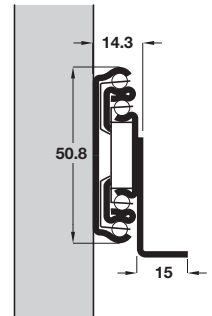

Accuride 3301-60 drawer runners, full extension

- > For lateral filing cabinets and storage drawers, platform mounting or shelves, heavy duty keyboards
- > Brackets on drawer member for ease of assembly
- > Load carrying capacity up to 60 kg (see below for individual runner capacity)
- > Hold-in feature holds the closed drawer in
- > Bright zinc-plated steel
- > Order fixing screws separately
- > Order qty: 1 pair

Installed length	Extension length	Load capacity	Cat. No.
300 mm	325 mm	60 kg	420.41.930
350 mm	374.2 mm	59 kg	420.41.935
400 mm	436.1 mm	59 kg	420.41.940
450 mm	498 mm	58 kg	420.41.945
500 mm	547.2 mm	58 kg	420.41.950
550 mm	596.4 mm	57 kg	420.41.955
600 mm	658.3 mm	55 kg	420.41.960
650 mm	707.5 mm	53 kg	420.41.965
700 mm	769.4 mm	50 kg	420.41.970