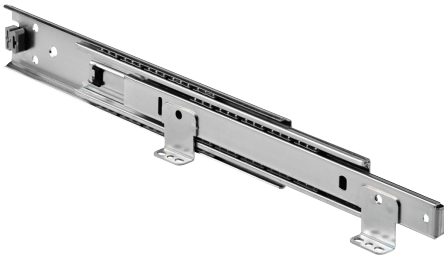

Accuride 3301-60 drawer runners, full extension

- > For lateral filing cabinets and storage drawers, platform mounting or shelves, heavy duty keyboards
- > Brackets on drawer member for ease of assembly
- > Load carrying capacity up to 60 kg (see below for individual runner capacity)
- > Hold-in feature holds the closed drawer in
- > Bright zinc-plated steel
- > Order fixing screws separately
- > Order qty: 1 pair

Installed length	Extension length	Load capacity	Cat. No.
300 mm	325 mm	60 kg	420.41.930
350 mm	374.2 mm	59 kg	420.41.935
400 mm	436.1 mm	59 kg	420.41.940
450 mm	498 mm	58 kg	420.41.945
500 mm	547.2 mm	58 kg	420.41.950
550 mm	596.4 mm	57 kg	420.41.955
600 mm	658.3 mm	55 kg	420.41.960
650 mm	707.5 mm	53 kg	420.41.965
700 mm	769.4 mm	50 kg	420.41.970