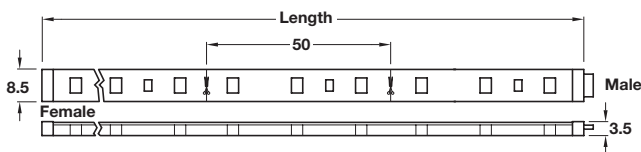

LOOKX COMPATIBLE 12V IP44 LED FLEXYLED STRIP LIGHT

Distance between LEDs is always the same due to micro connectors; no shadow areas when creating continuous lines. IP44 rated: Resin protects each LED strip against water splashes.

12V SYSTEM

Loox Compatible 12V FLEXYLED 1076 flexible strip light, 8.5 mm, IP44 rated

Distance	Diffuse	
	3000-3500 K	4250-4600 K
250 mm	741 Lx	988 Lx
500 mm	195 Lx	260 Lx
700 mm	93 Lx	124 Lx

- > For surface mounting, self adhesive
- > Can be shortened every 50 mm
- > Voltage: 12V. Wattage: See table below
- > White transparent resin strip
- > Order qty: 1 pc

Length (mm):	250	500	1000	2000
Wattage (W):	1.2	2.4	4.8	9.6
Energy efficiency:	A	A	A	A
Number of diodes:	15	30	60	120
Light output (Lm):	105	209	418	835
Efficacy (Lm/Watt):	87	87	87	87
Colour rendering index:	70	70	70	70

Length	3000-3500 K	4250-4600 K
250 mm	830.68.791	830.68.790
500 mm	830.68.793	830.68.792
1000 mm	830.68.795	830.68.794
2000 mm	830.68.799	830.68.798

YOU ALSO NEED:

 **DRIVER**
Page 90

 **CONNECTING LEAD**
Page 73