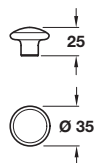

VICTORIA knob

- > Order M4 handle screws separately
- > Ceramic
- > Order qty: 1 pc

Diameter	Height	White	Magnolia	Black
Ø 38 mm	30 mm	130.48.701	130.48.407	130.48.309
Ø 50 mm	39 mm	-	-	130.48.302

130.48.304 REPLACED BY
130.48.302

TCH DESIGN 2017. © Häfele U.K. Ltd 2017. Dimensional data not binding. We reserve the right to alter specifications without notice.

VICTORIA knob

- > Order M4 handle screws separately
- > Ceramic
- > Order qty: 1 pc

Diameter	Height	White	Magnolia	Black
Ø 38 mm	30 mm	130.48.701	130.48.407	130.48.304
Ø 50 mm	39 mm	-	-	130.48.304

Knob

MIS knob

- > Order M4 handle screws separately
- > Ceramic
- > Order qty: 1 pc

Finish	Cat. No.
White with grey ring	130.20.703

- > Order M4 handle screws separately
- > Ceramic
- > Order qty: 1 pc

Finish	Cat. No.
White	130.17.700

TCH DESIGN 2017. © Häfele U.K. Ltd 2017. Dimensional data not binding. We reserve the right to alter specifications without notice.