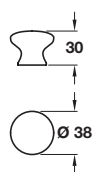

VICTORIA knob

- > Order M4 handle screws separately
- > Ceramic
- > Order qty: 1 pc

Diameter	Height	White	Magnolia	Black
Ø 38 mm	30 mm	130.48.701	130.48.407	130.48.309
Ø 50 mm	39 mm	-	-	130.48.302

130.48.304 REPLACED BY
130.48.302

TCH DESIGN 2017. © Häfele U.K. Ltd 2017. Dimensional data not binding. We reserve the right to alter specifications without notice.

VICTORIA knob

- > Order M4 handle screws separately
- > Ceramic
- > Order qty: 1 pc

Diameter	Height	White	Magnolia	Black
Ø 38 mm	30 mm	130.48.701	130.48.407	130.48.304
Ø 50 mm	39 mm	-	-	130.48.304

Knob

MIS knob

- > Order M4 handle screws separately
- > Ceramic
- > Order qty: 1 pc

Finish	Cat. No.
White with grey ring	130.20.703

- > Order M4 handle screws separately
- > Ceramic
- > Order qty: 1 pc

Finish	Cat. No.
White	130.17.700

TCH DESIGN 2017. © Häfele U.K. Ltd 2017. Dimensional data not binding. We reserve the right to alter specifications without notice.