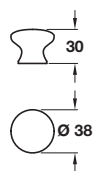

Knob

IRIS knob