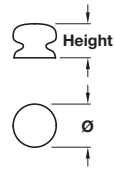

VICTORIA knob

- > Order M4 handle screws separately
- > Ceramic
- > Order qty: 1 pc

Diameter	Height	White	Magnolia	Black
Ø 38 mm	30 mm	130.48.701	130.48.407	130.48.309
Ø 50 mm	39 mm	-	-	130.48.302

130.48.304 REPLACED BY
130.48.302

Knob

IRIS knob

- > Order M4 handle screws separately
- > Ceramic
- > Order qty: 1 pc

Finish	Cat. No.
White with grey ring	130.20.703

- > Order M4 handle screws separately
- > Ceramic
- > Order qty: 1 pc

Finish	Cat. No.
White	130.17.700

TCH DESIGN 2017. © Häfele U.K. Ltd 2017. Dimensional data not binding. We reserve the right to alter specifications without notice.

VICTORIA knob

- > Order M4 handle screws separately
- > Ceramic
- > Order qty: 1 pc

Diameter	Height	White	Magnolia	Black
Ø 38 mm	30 mm	130.48.701	130.48.407	130.48.304
Ø 50 mm	39 mm	-	-	130.48.304

Knob

MIS knob

- > Order M4 handle screws separately
- > Ceramic
- > Order qty: 1 pc

Finish	Cat. No.
White with grey ring	130.20.703