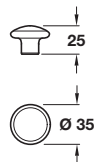

Knob

IRIS knob