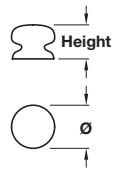

VICTORIA knob

- > Order M4 handle screws separately
- > Ceramic
- > Order qty: 1 pc

Diameter	Height	White	Magnolia	Black
Ø 38 mm	30 mm	130.48.701	130.48.407	130.48.309
Ø 50 mm	39 mm	-	-	130.48.302

130.48.304 REPLACED BY
130.48.302

Knob

IRIS knob

- > Order M4 handle screws separately
- > Ceramic
- > Order qty: 1 pc

Finish	Cat. No.
White with grey ring	130.20.703

- > Order M4 handle screws separately
- > Ceramic
- > Order qty: 1 pc

Finish	Cat. No.
White	130.17.700

TCH DESIGN 2017. © Häfele U.K. Ltd 2017. Dimensional data not binding. We reserve the right to alter specifications without notice.

VICTORIA knob

- > Order M4 handle screws separately
- > Ceramic
- > Order qty: 1 pc

Diameter	Height	White	Magnolia	Black
Ø 38 mm	30 mm	130.48.701	130.48.407	130.48.304
Ø 50 mm	39 mm	-	-	130.48.304

Knob

MIS knob

- > Order M4 handle screws separately
- > Ceramic
- > Order qty: 1 pc

Finish	Cat. No.
White with grey ring	130.20.703