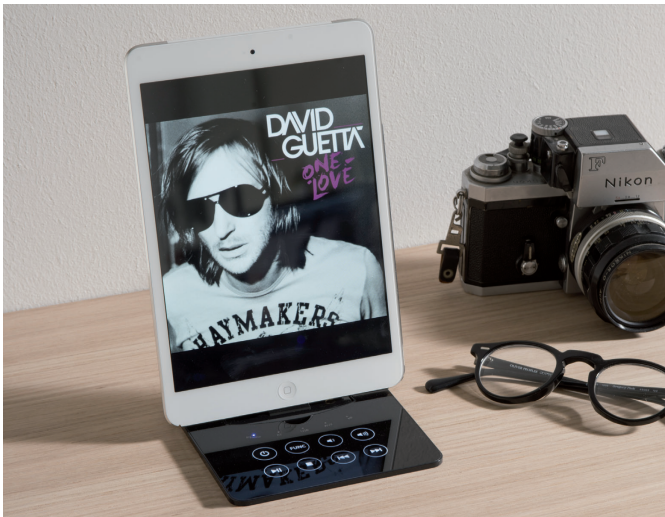

SOFAUDIO 39X BLUETOOTH AUDIO SYSTEM

SOFAUDIO 39X is the new generation audio system, specially designed to integrate into sofas, armchairs, desks, tables, bookcases, or any other furniture. The system is of audio excellence with a contemporary stylish design.

6

Electrical: Media

Sofaudio 39X built in bluetooth audio speaker system

- > The dock has a glass surface with backlight keys and a lightning connector for your iPhone, iPod or iPad
- > Has a Bluetooth high frequency (RFID reader) which allows you to connect your device on approaching the dock. By connecting your device, the Sofaudio 39X kit plays music directly through the speakers and the subwoofer, while simultaneously charging the device
- > USB port to play music and recharge
- > Set includes:
 - 1x Control box, 115 x 115 x 65 mm
 - 2x Speakers and covers
 - 1x Subwoofer wth cover, 370 x 180 x 100 mm
 - 1x Jack cable AUX
 - 1x Mains lead, 3.2 m, with plug in transformer
 - Fitting instructions
- > Order qty: 1 pc

6

Electrical: Media

Sofaudio 39X built in bluetooth audio speaker system

- > The dock has a glass surface with backlight keys and a lightning connector for your iPhone, iPod or iPad
- > Has a Bluetooth high frequency (RFID reader) which allows you to connect your device on approaching the dock. By connecting your device, the Sofaudio 39X kit plays music directly through the speakers and the subwoofer, while simultaneously charging the device
- > USB port to play music and recharge
- > Set includes:
 - 1x Control box, 105 x 105 x 65 mm
 - 2x Speakers and covers
 - 1x Subwoofer wth cover, 370 x 180 x 100 mm
 - 1x Jack cable AUX
 - 1x Mains lead, 3.2 m, with plug in transformer
 - Fitting instructions
- > Order qty: 1 pc