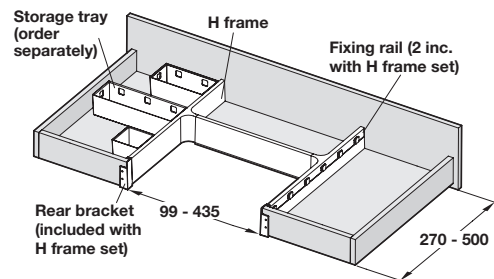

NINKA BANIO UNDER SINK DRAWER STORAGE SYSTEM

Suitable for drawers, the Banio system consists of a unique H-shaped frame to conceal cut outs required for sink waste pipework, as well as storage trays that can be configured to suit individual requirements and removed or swapped at any time.

10

Drawer Side Systems, Drawers and Runners: Inserts and Organisers

- > Storage trays are impact resistant, easy-to-clean and come in three different sizes. Can also be placed free standing
- > The H frame can be cut to size (side parts and mid rail) and therefore can be made to fit in a wide range of drawer types and sizes
- > The additional fixing rail can be fixed against a flat surface, such as tiles, cabinet rear wall, so that storage trays can be used to create alternative storage solutions

TOH TECHNOLOGY 2018, © Hafele U.K., Ltd 2018. Dimensional data not binding. We reserve the right to alter specifications without notice.

Ninka Banio H frame set

- > For use in drawers with 16 mm base and rear panel
- > H-frame as supplied suits 500 mm deep MX or Grass drawers but can be cut to size (both depth and width) to suit a wide range of other drawer types and sizes
- > Comprises 1x H-frame; left and right part, mid rail. 2x Brackets for screw fixing 16 mm rear panel in place. 2x Fixing rails (505 mm to cut to size) for holding storage trays in place. Fitting instructions
- > Order storage trays separately to suit requirements
- > Note: Bespoke sizes available, min. order qty. 50 sets
- > Order fixing screws separately
- > Order qty: 1 set

In a drawer - H frame, storage trays

Finish	Cat. No.
White	556.23.704
Light grey	556.23.504

Ninka Banio additional fixing rail for storage trays

- > Length x height x depth: 505 x 27 x 8 mm
- > Fix to flat surface such as cabinet wall with double-sided adhesive tape or glue, ensure adhesive used is suitable for application
- > Plastic
- > Order qty: 1 pc