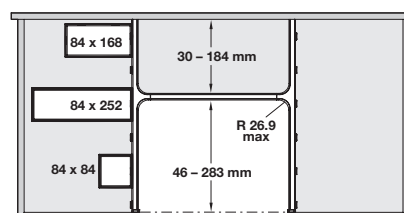

NINKA BANIO UNDER SINK DRAWER STORAGE SYSTEM

Suitable for drawers, the Banio system consists of a unique H-shaped frame to conceal cut outs required for sink waste pipework, as well as storage trays that can be configured to suit individual requirements and removed or swapped at any time.

10

Drawer Side Systems, Drawers and Runners: Inserts and Organisers

- > Storage trays are impact resistant, easy-to-clean and come in three different sizes. Can also be placed free standing
- > The H frame can be cut to size (side parts and mid rail) and therefore can be made to fit in a wide range of drawer types and sizes
- > The additional fixing rail can be fixed against a flat surface, such as tiles, cabinet rear wall, so that storage trays can be used to create alternative storage solutions

TOH TECHNOLOGY 2018, © Hafele U.K., Ltd 2018. Dimensional data not binding. We reserve the right to alter specifications without notice.

Ninka Banio H frame set

- > For use in drawers with 16 mm base and rear panel
- > H-frame as supplied suits 500 mm deep MX or Grass drawers but can be cut to size (both depth and width) to suit a wide range of other drawer types and sizes
- > Comprises 1x H-frame; left and right part, mid rail. 2x Brackets for screw fixing 16 mm rear panel in place. 2x Fixing rails (505 mm to cut to size) for holding storage trays in place. Fitting instructions
- > Order storage trays separately to suit requirements
- > Note: Bespoke sizes available, min. order qty. 50 sets
- > Order fixing screws separately
- > Order qty: 1 set

In a drawer - H frame, storage trays

Finish	Cat. No.
White	556.23.704
Light grey	556.23.504

Ninka Banio additional fixing rail for storage trays

- > Length x height x depth: 505 x 27 x 8 mm
- > Fix to flat surface such as cabinet wall with double-sided adhesive tape or glue, ensure adhesive used is suitable for application
- > Plastic
- > Order qty: 1 pc