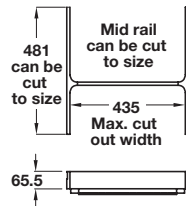

10

Drawer Side Systems, Drawers and Runners: Inserts and Organisers

- > Storage trays are impact resistant, easy-to-clean and come in three different sizes. Can also be placed free standing
- > The H frame can be cut to size (side parts and mid rail) and therefore can be made to fit in a wide range of drawer types and sizes
- > The additional fixing rail can be fixed against a flat surface, such as tiles, cabinet rear wall, so that storage trays can be used to create alternative storage solutions

TOH TECHNOLOGY 2018, © Hafele U.K., Ltd 2018. Dimensional data not binding. We reserve the right to alter specifications without notice.

Ninka Banio H frame set

- > For use in drawers with 16 mm base and rear panel
- > H-frame as supplied suits 500 mm deep MX or Grass drawers but can be cut to size (both depth and width) to suit a wide range of other drawer types and sizes
- > Comprises 1x H-frame; left and right part, mid rail. 2x Brackets for screw fixing 16 mm rear panel in place. 2x Fixing rails (505 mm to cut to size) for holding storage trays in place. Fitting instructions
- > Order storage trays separately to suit requirements
- > Note: Bespoke sizes available, min. order qty. 50 sets
- > Order fixing screws separately
- > Order qty: 1 set

In a drawer - H frame, storage trays

Finish	Cat. No.
White	556.23.704
Light grey	556.23.504

Ninka Banio additional fixing rail for storage trays

- > Length x height x depth: 505 x 27 x 8 mm
- > Fix to flat surface such as cabinet wall with double-sided adhesive tape or glue, ensure adhesive used is suitable for application
- > Plastic
- > Order qty: 1 pc

Finish	Cat. No.
White	556.23.790
Light grey	556.23.590

Ninka Banio storage tray

- > Can be used free standing, or slots onto fixing rail
- > White translucent plastic
- > Order qty: 1 pc

Height x width x depth	Cat. No.
65 x 84 x 84 mm	556.23.720
65 x 168 x 84 mm	556.23.721
65 x 251 x 84 mm	556.23.722