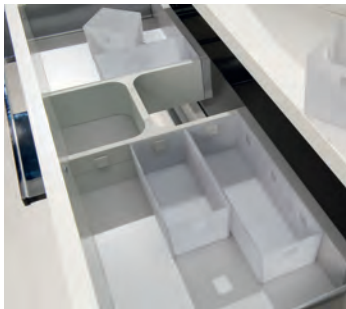

NINKA BANIO UNDER SINK DRAWER STORAGE SYSTEM

Suitable for drawers, the Banio system consists of a unique H-shaped frame to conceal cut outs required for sink waste pipework, as well as storage trays that can be configured to suit individual requirements and removed or swapped at any time.

10

Drawer Side Systems, Drawers and Runners: Inserts and Organisers

- > Storage trays are impact resistant, easy-to-clean and come in three different sizes. Can also be placed free standing
- > The H frame can be cut to size (side parts and mid rail) and therefore can be made to fit in a wide range of drawer types and sizes
- > The additional fixing rail can be fixed against a flat surface, such as tiles, cabinet rear wall, so that storage trays can be used to create alternative storage solutions

TOH TECHNOLOGY 2018, © Hafele U.K., Ltd 2018. Dimensional data not binding. We reserve the right to alter specifications without notice.

Ninka Banio H frame set

- > For use in drawers with 16 mm base and rear panel
- > H-frame as supplied suits 500 mm deep MX or Grass drawers but can be cut to size (both depth and width) to suit a wide range of other drawer types and sizes
- > Comprises 1x H-frame; left and right part, mid rail. 2x Brackets for screw fixing 16 mm rear panel in place. 2x Fixing rails (505 mm to cut to size) for holding storage trays in place. Fitting instructions
- > Order storage trays separately to suit requirements
- > Note: Bespoke sizes available, min. order qty. 50 sets
- > Order fixing screws separately
- > Order qty: 1 set

In a drawer - H frame, storage trays

Finish	Cat. No.
White	556.23.704
Light grey	556.23.504

Ninka Banio additional fixing rail for storage trays

- > Length x height x depth: 505 x 27 x 8 mm
- > Fix to flat surface such as cabinet wall with double-sided adhesive tape or glue, ensure adhesive used is suitable for application
- > Plastic
- > Order qty: 1 pc