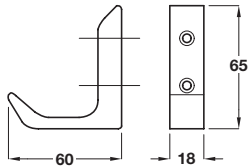

Coat hook

- > Face fixing
- > Aluminium
- > Order qty: 1 pc

Note: ± 3 mm tolerance on non-critical dimensions

Finish	Cat. No.
Satin anodised	842.95.900

Hat and coat hook

- > Face fixing
- > Aluminium
- > Order qty: 1 pc

Finish	Cat. No.
Satin anodised	842.48.080

Coat hook

- > Face fixing
- > Aluminium
- > Order qty: 1 pc

Finish	Cat. No.
Satin anodised aluminium	842.95.910

Hat and coat hook

- > Face fixing
- > Aluminium
- > Order qty: 1 pc

Finish	Cat. No.
Satin anodised	844.62.900

TCH AH 2019, © Häfele U.K. Ltd 2019. Dimensional data not binding. We reserve the right to alter specifications without notice.