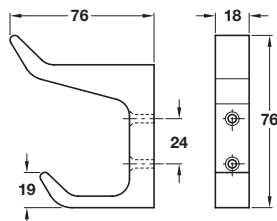

Coat hook

- > Face fixing
- > Aluminium
- > Order qty: 1 pc

Note: ± 3 mm tolerance on non-critical dimensions

Finish	Cat. No.
Satin anodised	842.95.900

Hat and coat hook

- > Face fixing
- > Aluminium
- > Order qty: 1 pc

Finish	Cat. No.
Satin anodised	842.48.080

Coat hook

- > Face fixing
- > Aluminium
- > Order qty: 1 pc

Finish	Cat. No.
Satin anodised aluminium	842.95.910

Hat and coat hook

- > Face fixing
- > Aluminium
- > Order qty: 1 pc

Finish	Cat. No.
Satin anodised	844.62.900

TCH AH 2019, © Häfele U.K. Ltd 2019. Dimensional data not binding. We reserve the right to alter specifications without notice.