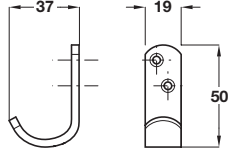

Coat hook

- > Face fixing
- > Aluminium
- > Order qty: 1 pc

Note: ± 3 mm tolerance on non-critical dimensions

Finish	Cat. No.
Satin anodised	842.95.900

Hat and coat hook

- > Face fixing
- > Aluminium
- > Order qty: 1 pc

Finish	Cat. No.
Satin anodised	842.48.080

Coat hook

- > Face fixing
- > Aluminium
- > Order qty: 1 pc

Finish	Cat. No.
Satin anodised aluminium	842.95.910

Hat and coat hook

- > Face fixing
- > Aluminium
- > Order qty: 1 pc

Finish	Cat. No.
Satin anodised	844.62.900

TCH AH 2019, © Häfele U.K. Ltd 2019. Dimensional data not binding. We reserve the right to alter specifications without notice.