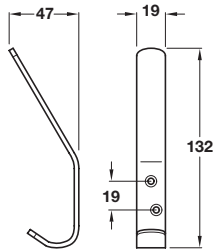

Coat hook

- > Face fixing
- > Aluminium
- > Order qty: 1 pc

Note: ± 3 mm tolerance on non-critical dimensions

Finish	Cat. No.
Satin anodised	842.95.900

Hat and coat hook

- > Face fixing
- > Aluminium
- > Order qty: 1 pc

Finish	Cat. No.
Satin anodised	842.48.080

Coat hook

- > Face fixing
- > Aluminium
- > Order qty: 1 pc

Finish	Cat. No.
Satin anodised aluminium	842.95.910

Hat and coat hook

- > Face fixing
- > Aluminium
- > Order qty: 1 pc

Finish	Cat. No.
Satin anodised	844.62.900

TCH AH 2019, © Häfele U.K. Ltd 2019. Dimensional data not binding. We reserve the right to alter specifications without notice.