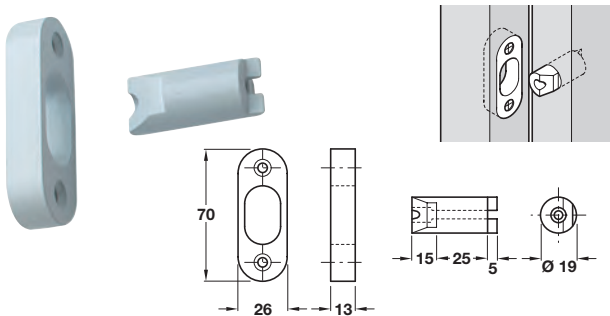

Startec Security door guard

- > For inwards opening wooden doors
- > Stainless steel cover plate and chain
- > Supplied with:
 - 1 Security door guard
 - 1 Frame component
 - 1 Set of fixing material
- > Order qty: 1 pc

Finish	Cat. No.
Satin stainless steel	911.59.425

Hinge bolt

- > Only available in pairs
- > For use on external outward opening doors
- > Fixed to the hinge stile and frame and set between top/centre and centre/bottom hinges
- > Stud fixed to door, plate is screw fixed to frame
- > Coated steel
- > Order qty: 1 pair

Finish	Cat. No.
White	911.42.040

Hinge bolt

- > Only available in pairs
- > For use on external outward opening doors
- > Fixed to the hinge stile and frame and set between top/centre and centre/bottom hinges
- > Stud fixed to door, plate is screw fixed to frame
- > Coated steel
- > Order qty: 1 pair

Backset/Length	32/61 mm	45/74 mm	57/86 mm
Polished brass	911.62.276	911.62.277	911.62.609
Satin chrome	911.62.483	911.62.484	911.62.610
Polished chrome	911.62.485	911.62.486	911.62.611

Most of the products you will find in this catalogue are available within 24 hours. However, to be able to offer the breadth of range in our collection, a small number of products have a longer lead time that is typically around 14 days. Please call 0800 171 2909 for an accurate delivery date when you see this symbol.