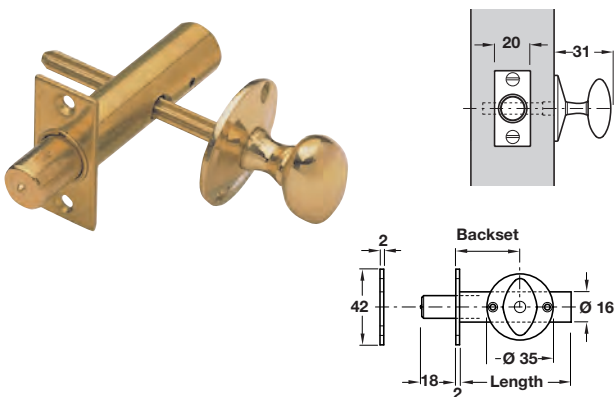

Finish	Cat. No.
Satin stainless steel	911.59.425

Hinge bolt

- > Only available in pairs
- > For use on external outward opening doors
- > Fixed to the hinge stile and frame and set between top/centre and centre/bottom hinges
- > Stud fixed to door, plate is screw fixed to frame
- > Coated steel
- > Order qty: 1 pair

Finish	Cat. No.
White	911.42.040

Hinge bolt

- > Only available in pairs
- > For use on external outward opening doors
- > Fixed to the hinge stile and frame and set between top/centre and centre/bottom hinges
- > Stud fixed to door, plate is screw fixed to frame
- > Coated steel
- > Order qty: 1 pair

Finish	Cat. No.
Chrome	911.42.041

Mortice door security bolt with knob

- > For extra security fit two bolts to each external door, one at high and one at low level
- > The bolts are morticed into the lock stile of the door and are operable from inside only
- > Do not use on external outward opening doors
- > Oval knob turn operated
- > Brass
- > Order qty: 1 set

Backset/Length	32/61 mm	45/74 mm	57/86 mm
Polished brass	911.62.276	911.62.277	911.62.609
Satin chrome	911.62.483	911.62.484	911.62.610
Polished chrome	911.62.485	911.62.486	911.62.611

Most of the products you will find in this catalogue are available within 24 hours. However, to be able to offer the breadth of range in our collection, a small number of products have a longer lead time that is typically around 14 days. Please call 0800 171 2909 for an accurate delivery date when you see this symbol.