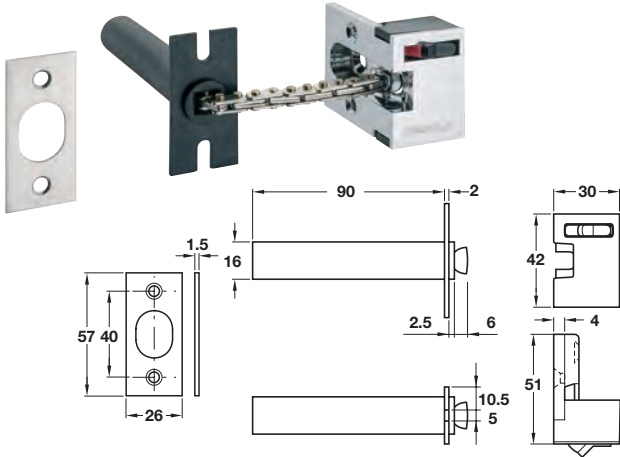

Startec Security door guard

- > For inwards opening wooden doors
- > Stainless steel cover plate and chain
- > Supplied with:
 - 1 Security door guard
 - 1 Frame component
 - 1 Set of fixing material
- > Order qty: 1 pc

Finish	Cat. No.
Satin stainless steel	911.59.425

Hinge bolt

- > Only available in pairs
- > For use on external outward opening doors
- > Fixed to the hinge stile and frame and set between top/centre and centre/bottom hinges
- > Stud fixed to door, plate is screw fixed to frame
- > Coated steel
- > Order qty: 1 pair

Finish	Cat. No.
White	911.42.040

Hinge bolt

- > Only available in pairs
- > For use on external outward opening doors
- > Fixed to the hinge stile and frame and set between top/centre and centre/bottom hinges
- > Stud fixed to door, plate is screw fixed to frame
- > Coated steel
- > Order qty: 1 pair

Finish	Cat. No.
Chrome	911.42.041

Mortice door security bolt with knob

- > For extra security fit two bolts to each external door, one at high and one at low level
- > The bolts are morticed into the lock stile of the door and are operable from inside only
- > Do not use on external outward opening doors
- > Oval knob turn operated
- > Brass
- > Order qty: 1 set