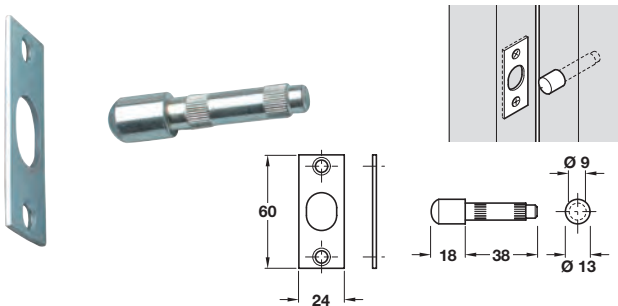

Startec Security door guard

- > For inwards opening wooden doors
- > Stainless steel cover plate and chain
- > Supplied with:
 - 1 Security door guard
 - 1 Frame component
 - 1 Set of fixing material
- > Order qty: 1 pc

Finish	Cat. No.
Satin stainless steel	911.59.425

Hinge bolt

- > Only available in pairs
- > For use on external outward opening doors
- > Fixed to the hinge stile and frame and set between top/centre and centre/bottom hinges
- > Stud fixed to door, plate is screw fixed to frame
- > Coated steel
- > Order qty: 1 pair

Finish	Cat. No.
White	911.42.040

Hinge bolt

- > Only available in pairs
- > For use on external outward opening doors
- > Fixed to the hinge stile and frame and set between top/centre and centre/bottom hinges
- > Stud fixed to door, plate is screw fixed to frame
- > Coated steel
- > Order qty: 1 pair

Backset/Length	32/61 mm	45/74 mm	57/86 mm
Polished brass	911.62.276	911.62.277	911.62.609
Satin chrome	911.62.483	911.62.484	911.62.610
Polished chrome	911.62.485	911.62.486	911.62.611

Most of the products you will find in this catalogue are available within 24 hours. However, to be able to offer the breadth of range in our collection, a small number of products have a longer lead time that is typically around 14 days. Please call 0800 171 2909 for an accurate delivery date when you see this symbol.