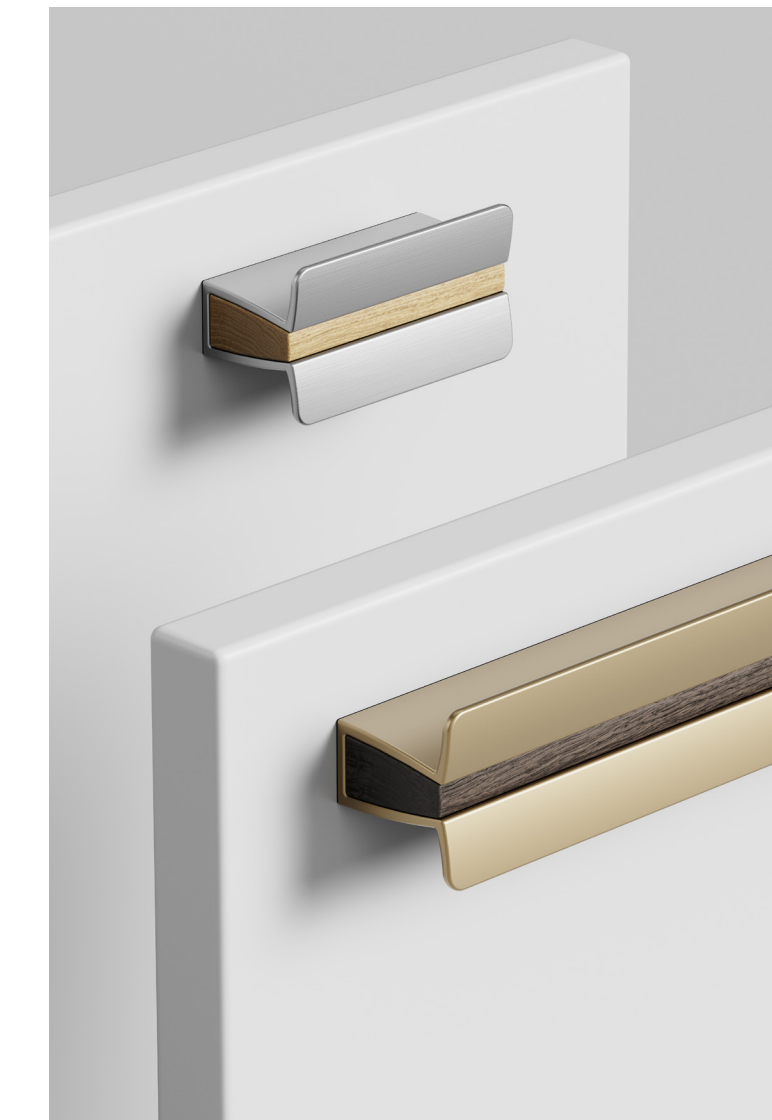

Papillon | Reference: 460520xxx | Design: Adam Laws