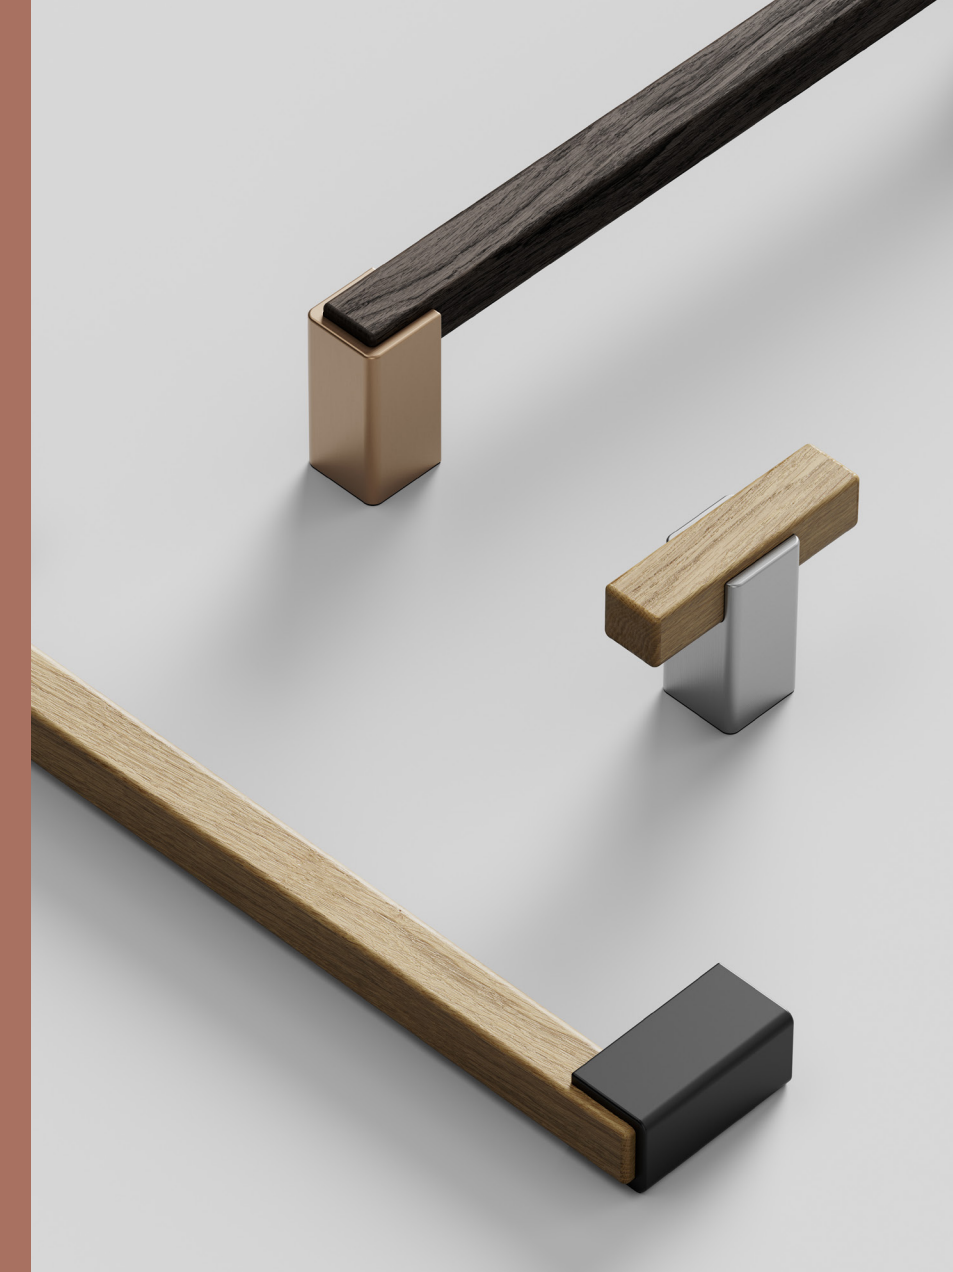

Volet | Reference: 460420xxx | Design: Adam Laws

Baron | Reference: 559320064 | Design: Kamper Form

Koupe | Reference: 460820xxx | Design: VE2

Melura | Reference: 240220030 | Design: Rikke Frost

Segment | Reference: 559420xxx | Design: Steffensen & Würtz