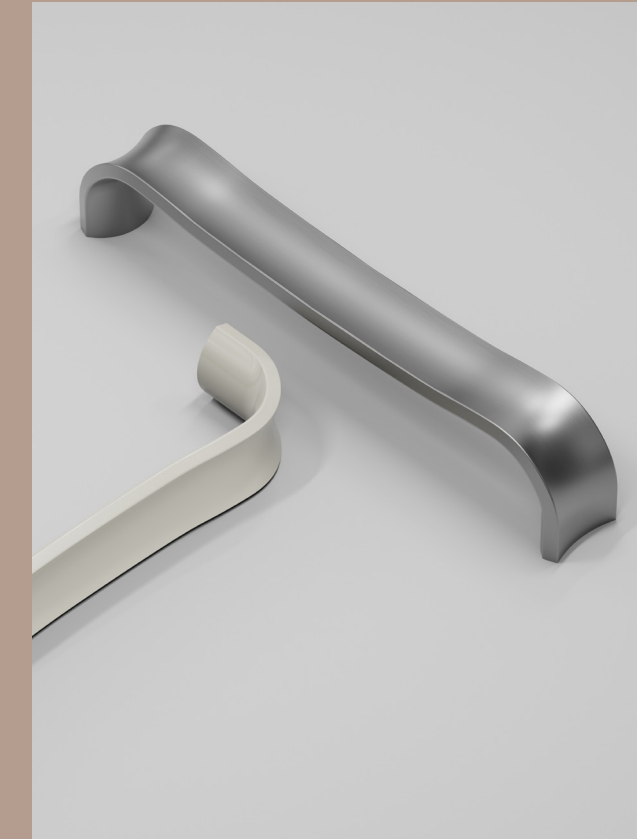

Ribbon | Reference: 558920160 | Design: Signe Hytte

NEWS COLLECTION 2025

furnipart